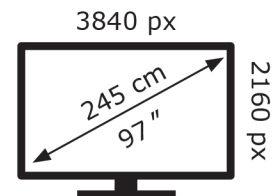

184 kWh/1000h

ABCDEF**G**
HDR
350 kWh/1000h