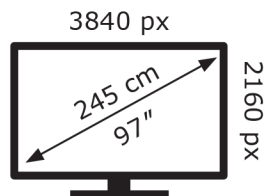

LG Electronics

OLED97G64LW

184 kWh/1000h

ABCDEF**G**
HDR
350 kWh/1000h

2019/2013

LG Electronics

OLED97G64LW

184 kWh/1000h